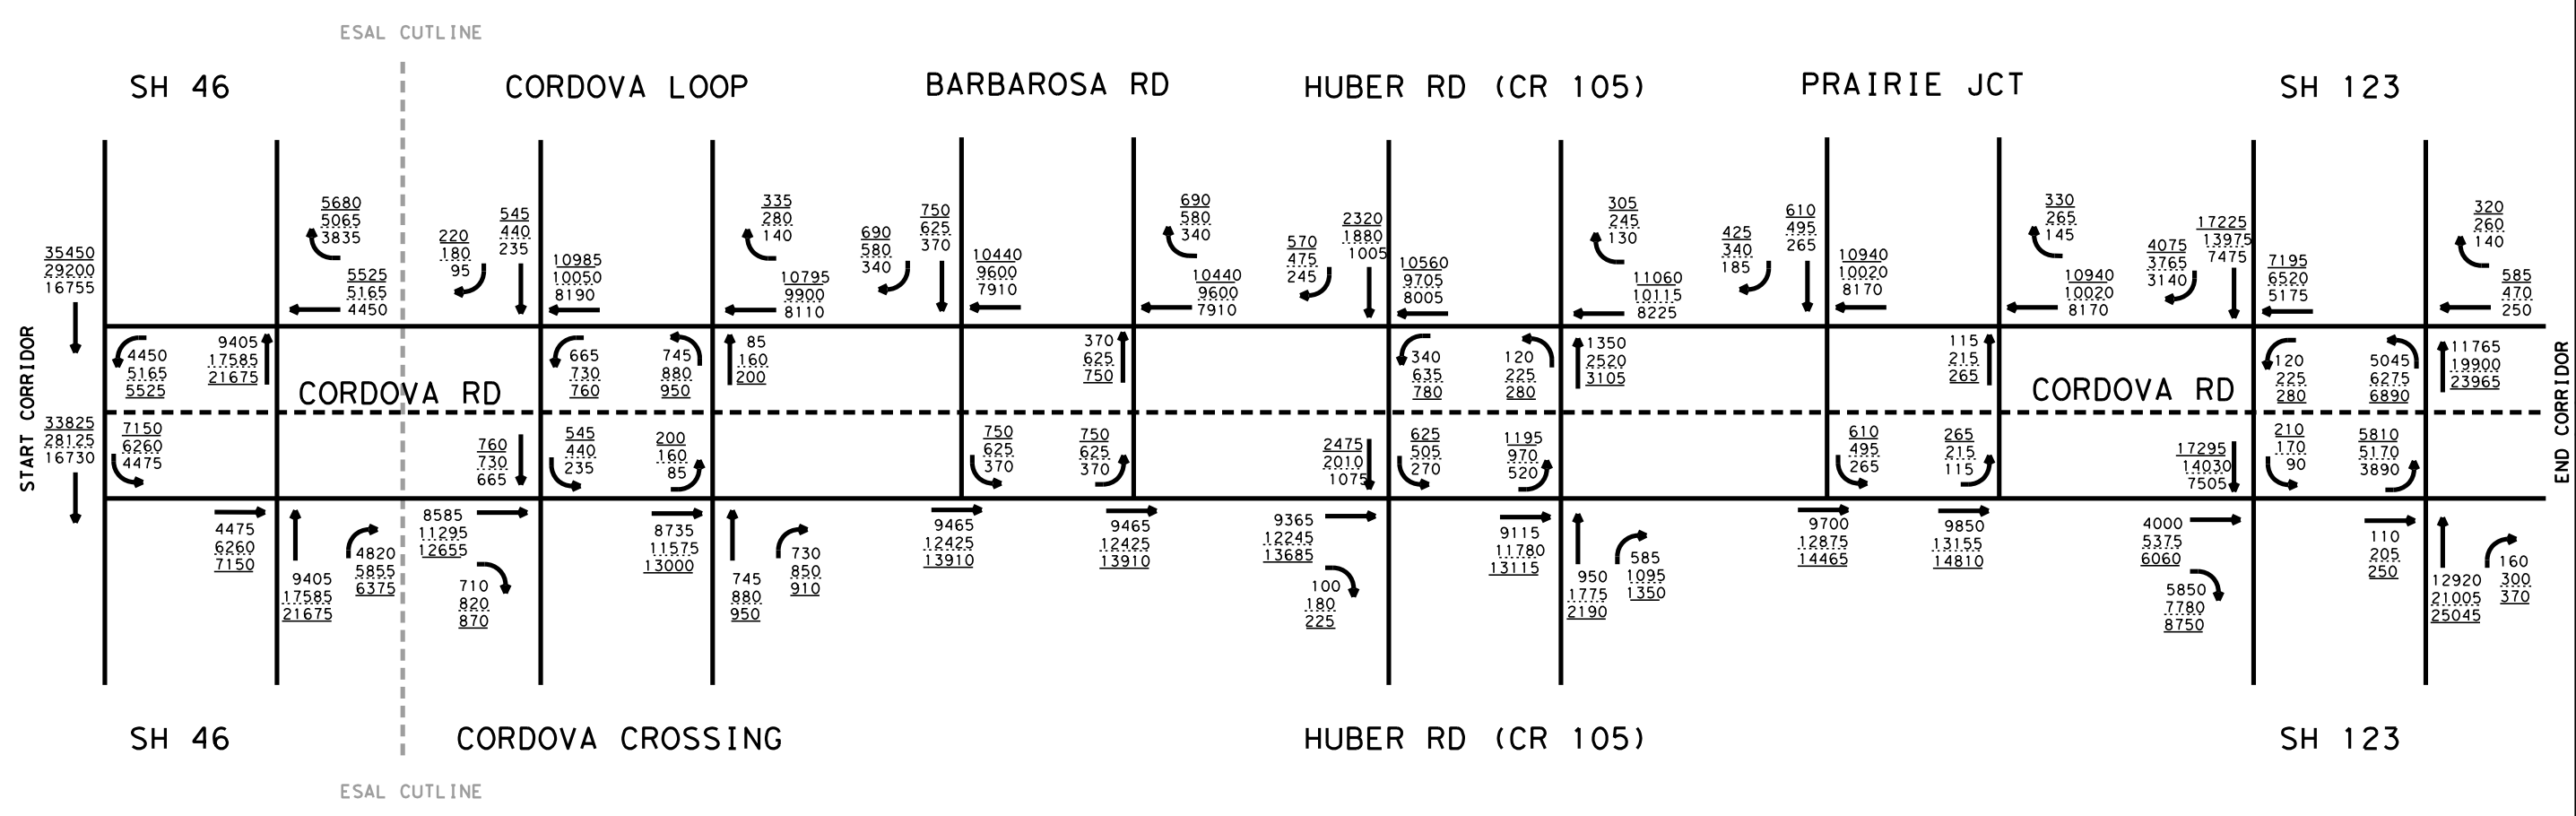

NOT TO SCALE

REVISIONS:

CORDOVA RD FROM SH 46 TO SH 123
CSJ: 0000-00-0000
ANTICIPATED AVERAGE DAILY TRAFFIC VOLUMES
GUADALUPE COUNTY, TX
NO-BUILD CONDITIONS

LEGEND

XXX-2025	ADT
XXX-2045	ADT
XXX-2055	ADT

JOB NO. 12775-00
DATE DECEMBER 2022
DESIGNER RS
CHECKED JWC DRAWN RS
SHEET 1 OF 1