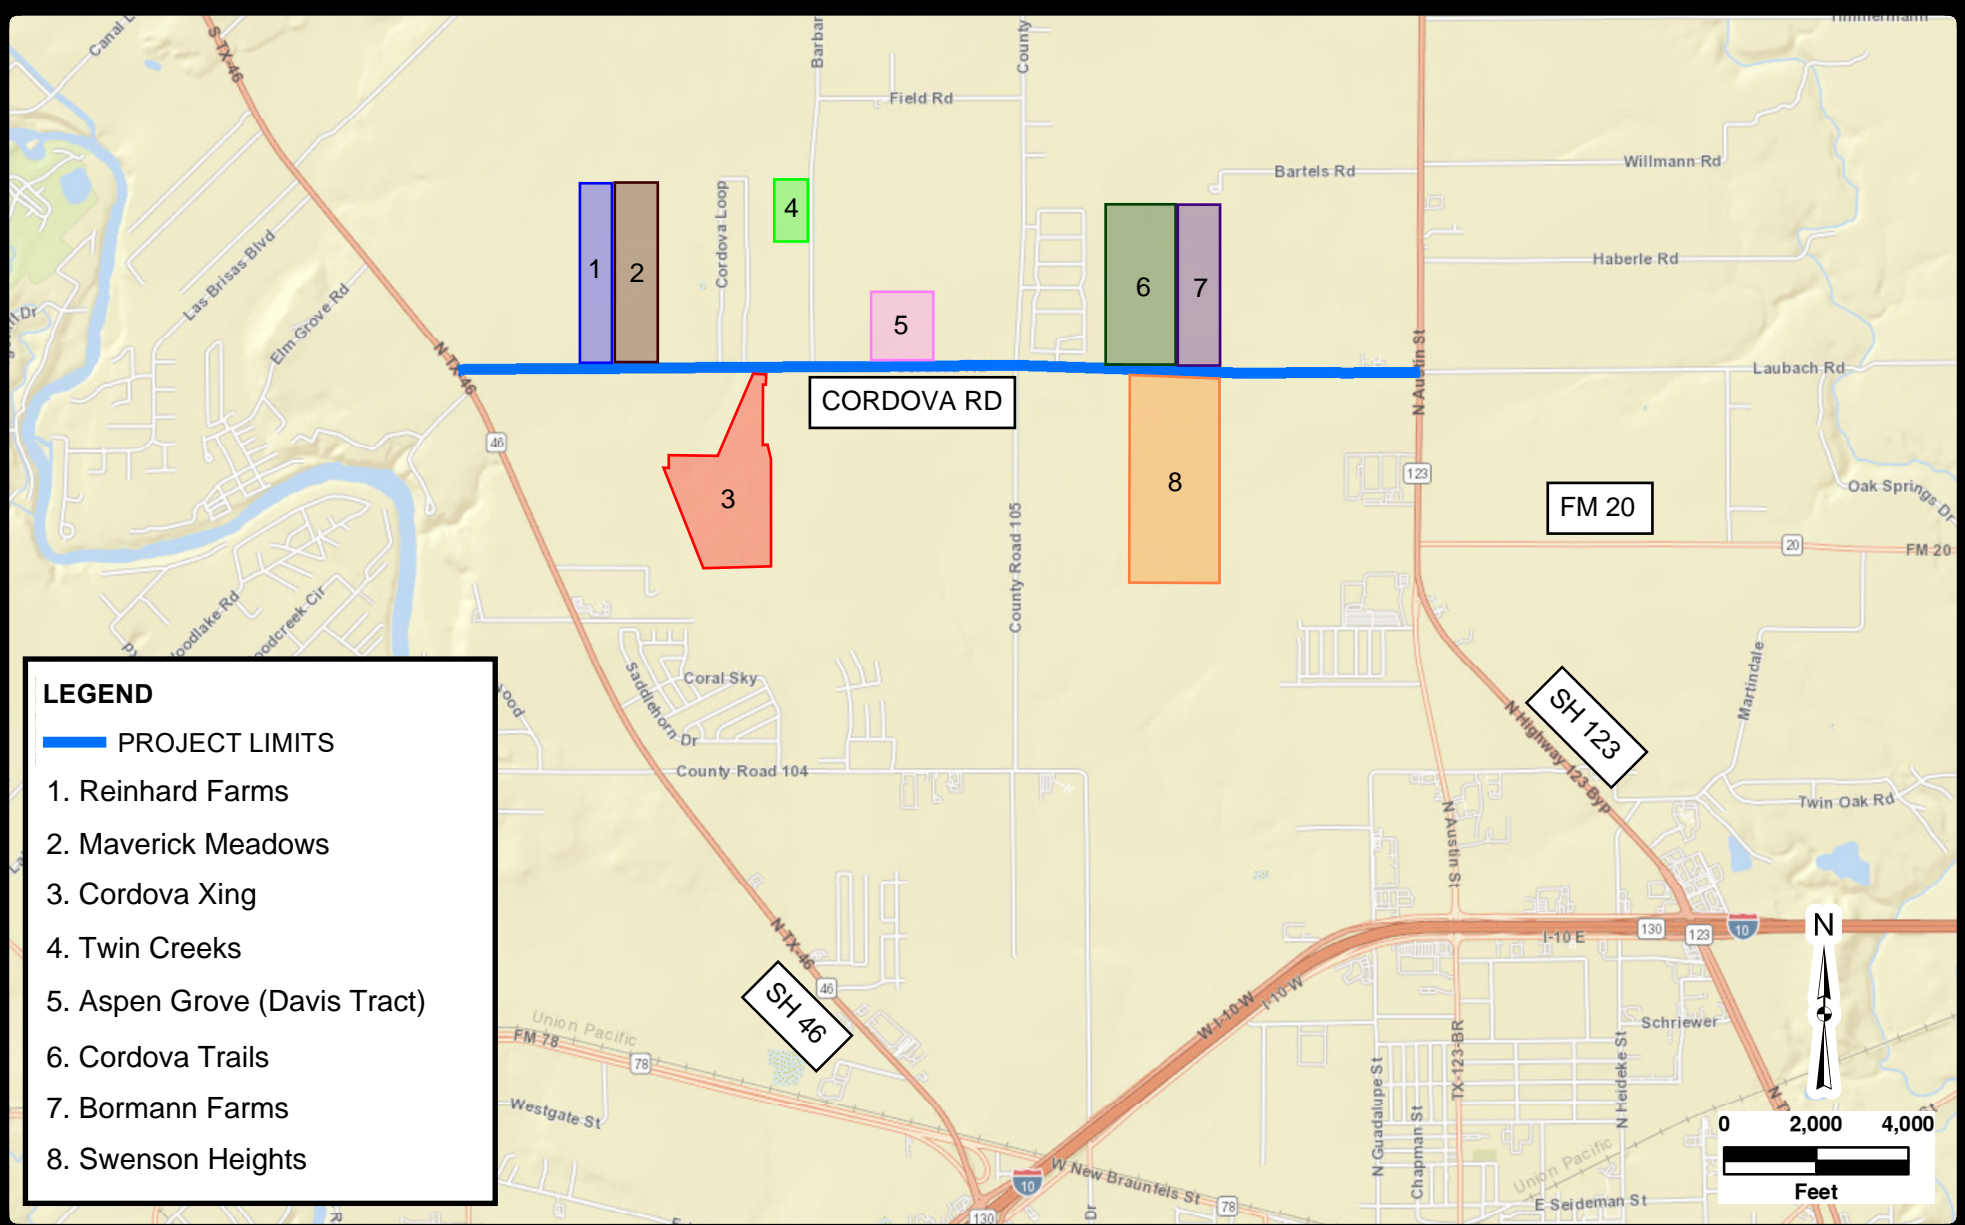

Date: Nov 29, 2022, 6:06:04 PM User: Nehah
File: P:\12775007\Traffic\SMAXD\Cordova Rd Exhibit.mxd
AERIAL IMAGERY PROVIDED BY GOOGLE © UNLESS OTHERWISE NOTED. Imagery © 2022 CAPCOG Digital Globe, Texas Cartography Program, USDA Farm Service Agency.

LEGEND

█ PROJECT LIMITS

1. Reinhard Farms
2. Maverick Meadows
3. Cordova Xing
4. Twin Creeks
5. Aspen Grove (Davis Tract)
6. Cordova Trails
7. Bormann Farms
8. Swenson Heights

JOB NO.	12775-00
DATE	Nov 2022
DESIGNER	HA
CHECKED	JC DRAWN HS
SHEET	1.0

CORDOVA ROAD TRAFFIC PROJECTIONS
CITY OF SEGUIN, TEXAS
FIGURE 6: PROPOSED DEVELOPMENTS

2000 NW LOOP 410 | SAN ANTONIO, TX 78213 | 210.375.9000
TEXAS ENGINEERING FIRM #470 | TEXAS SURVEYING FIRM #10028800