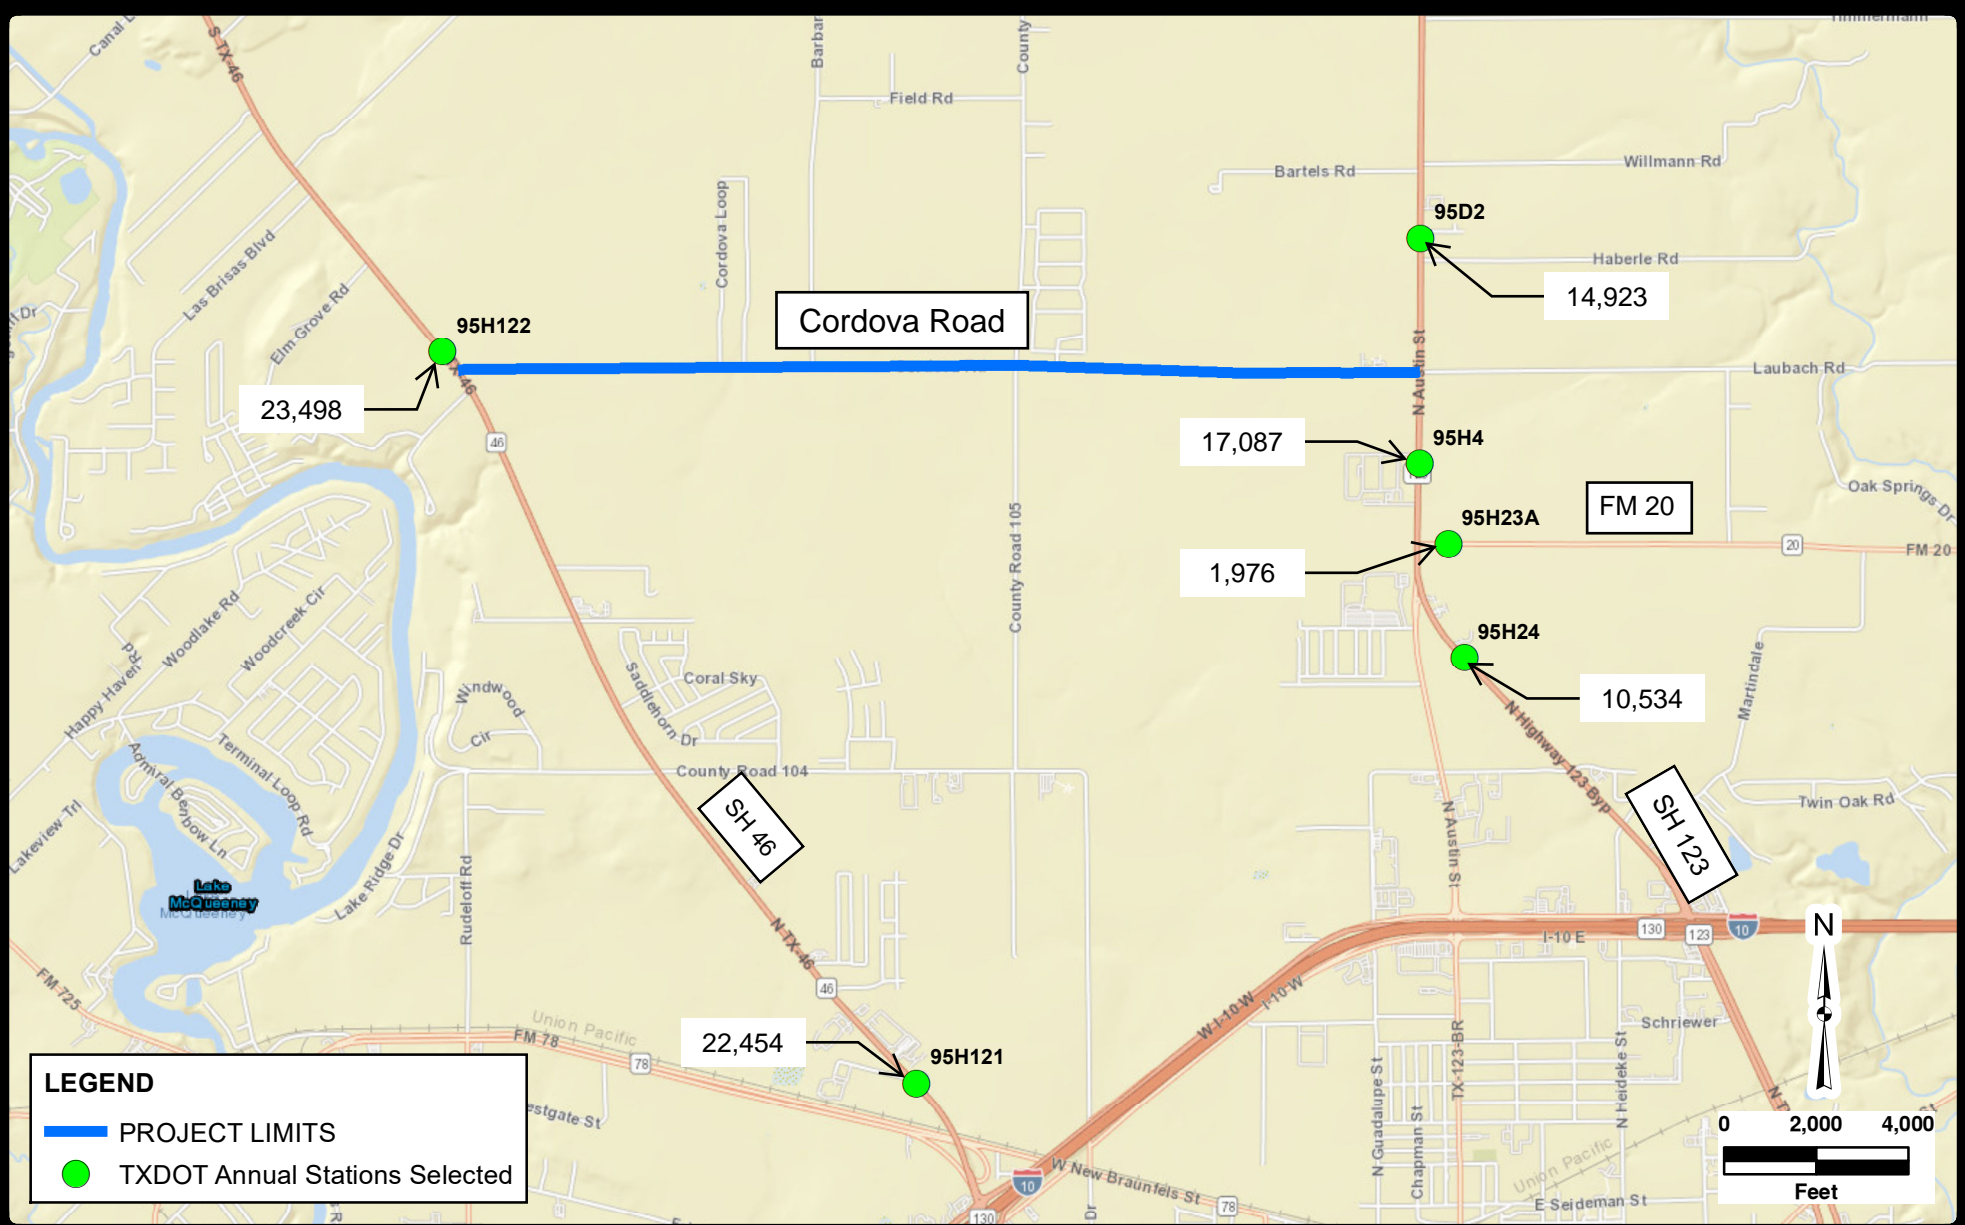

Date: Nov 29, 2022, 6:00:12 PM User: Nehah
File: P:\12775001\TMC\GIS\MAX\CORDOVA RD Exhibit.mxd
AERIAL IMAGERY PROVIDED BY GOOGLE © UNLESS OTHERWISE NOTED. Imagery © 2022. CAPCOG Digital Globe, Texas Cartography Program, USDA Farm Service Agency.

JOB NO.	12775-00
DATE	Dec 2022
DESIGNER	HA
CHECKED	JC DRAWN HS
SHEET	1.0

CORDOVA ROAD TRAFFIC PROJECTIONS

CITY OF SEGUIN, TEXAS

FIGURE 4: TXDOT COUNT LOCATION & 2021 AADTs

2000 NW LOOP 410 | SAN ANTONIO, TX 78213 | 210.375.9000
TEXAS ENGINEERING FIRM #470 | TEXAS SURVEYING FIRM #10028800