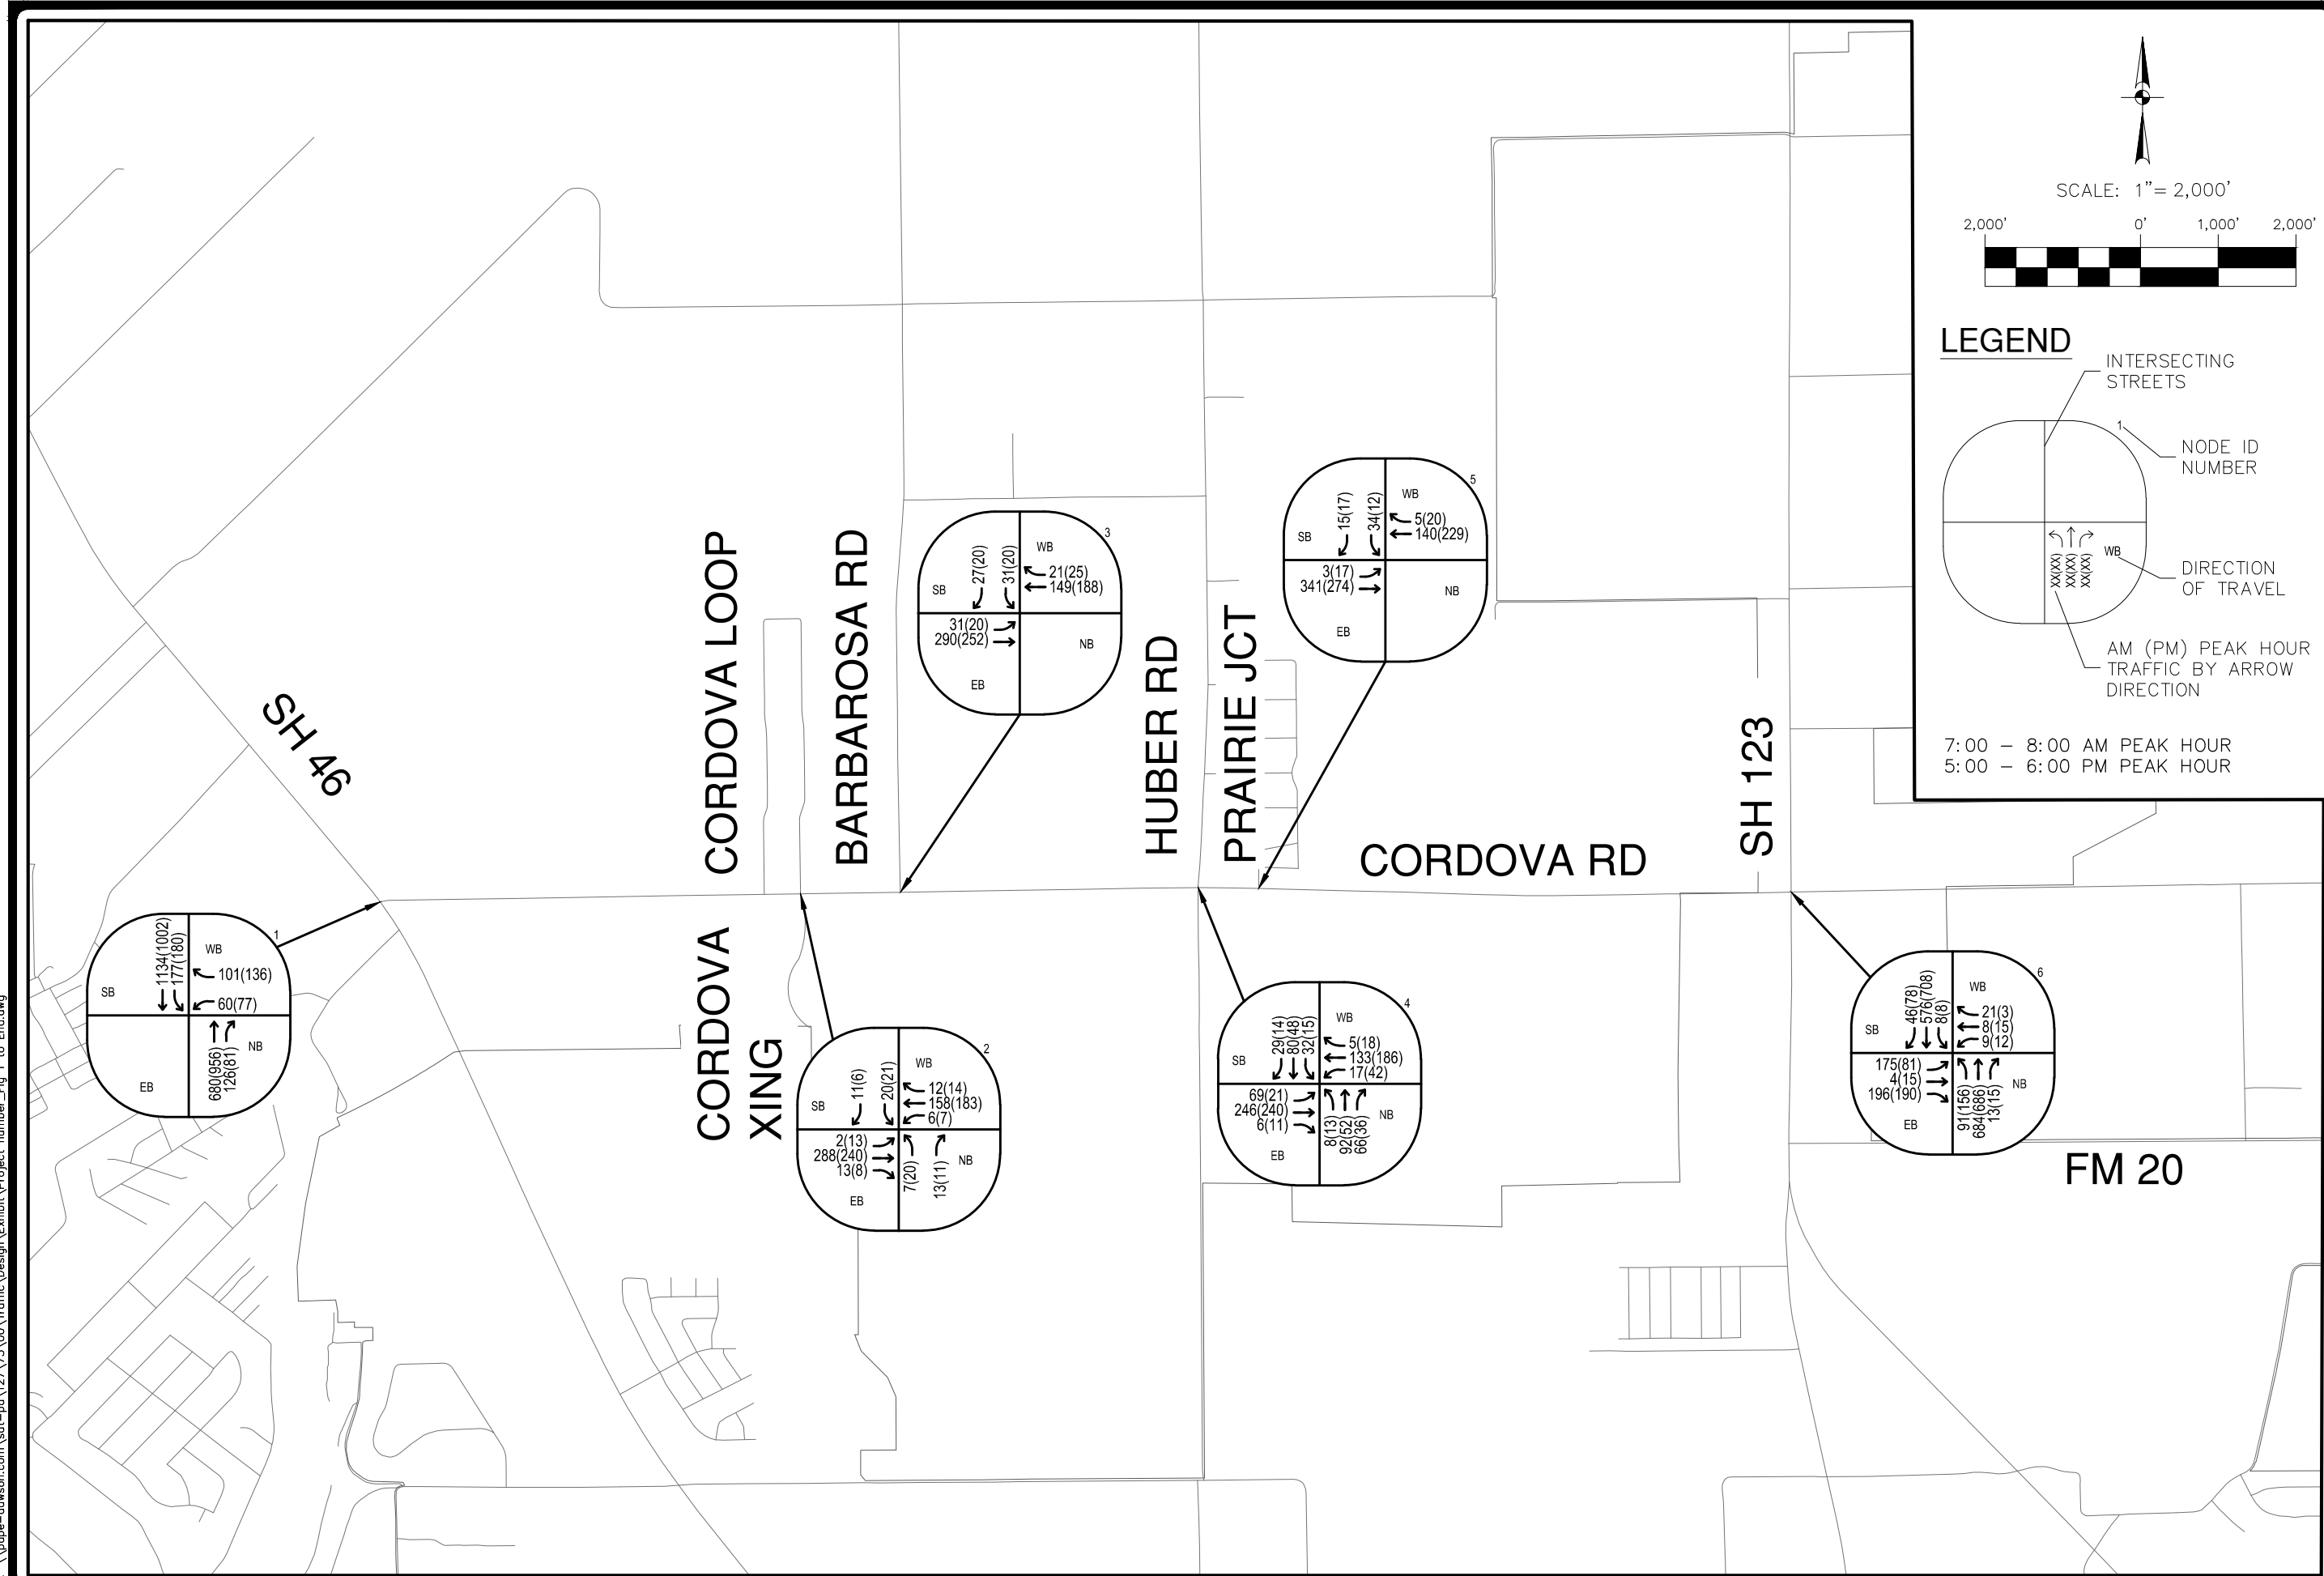

CORDOVA ROAD TRAFFIC STUDY

CITY OF SEGUIN, TEXAS

FIGURE 3: EXISTING TRAFFIC COUNTS - ADJUSTED (2022)