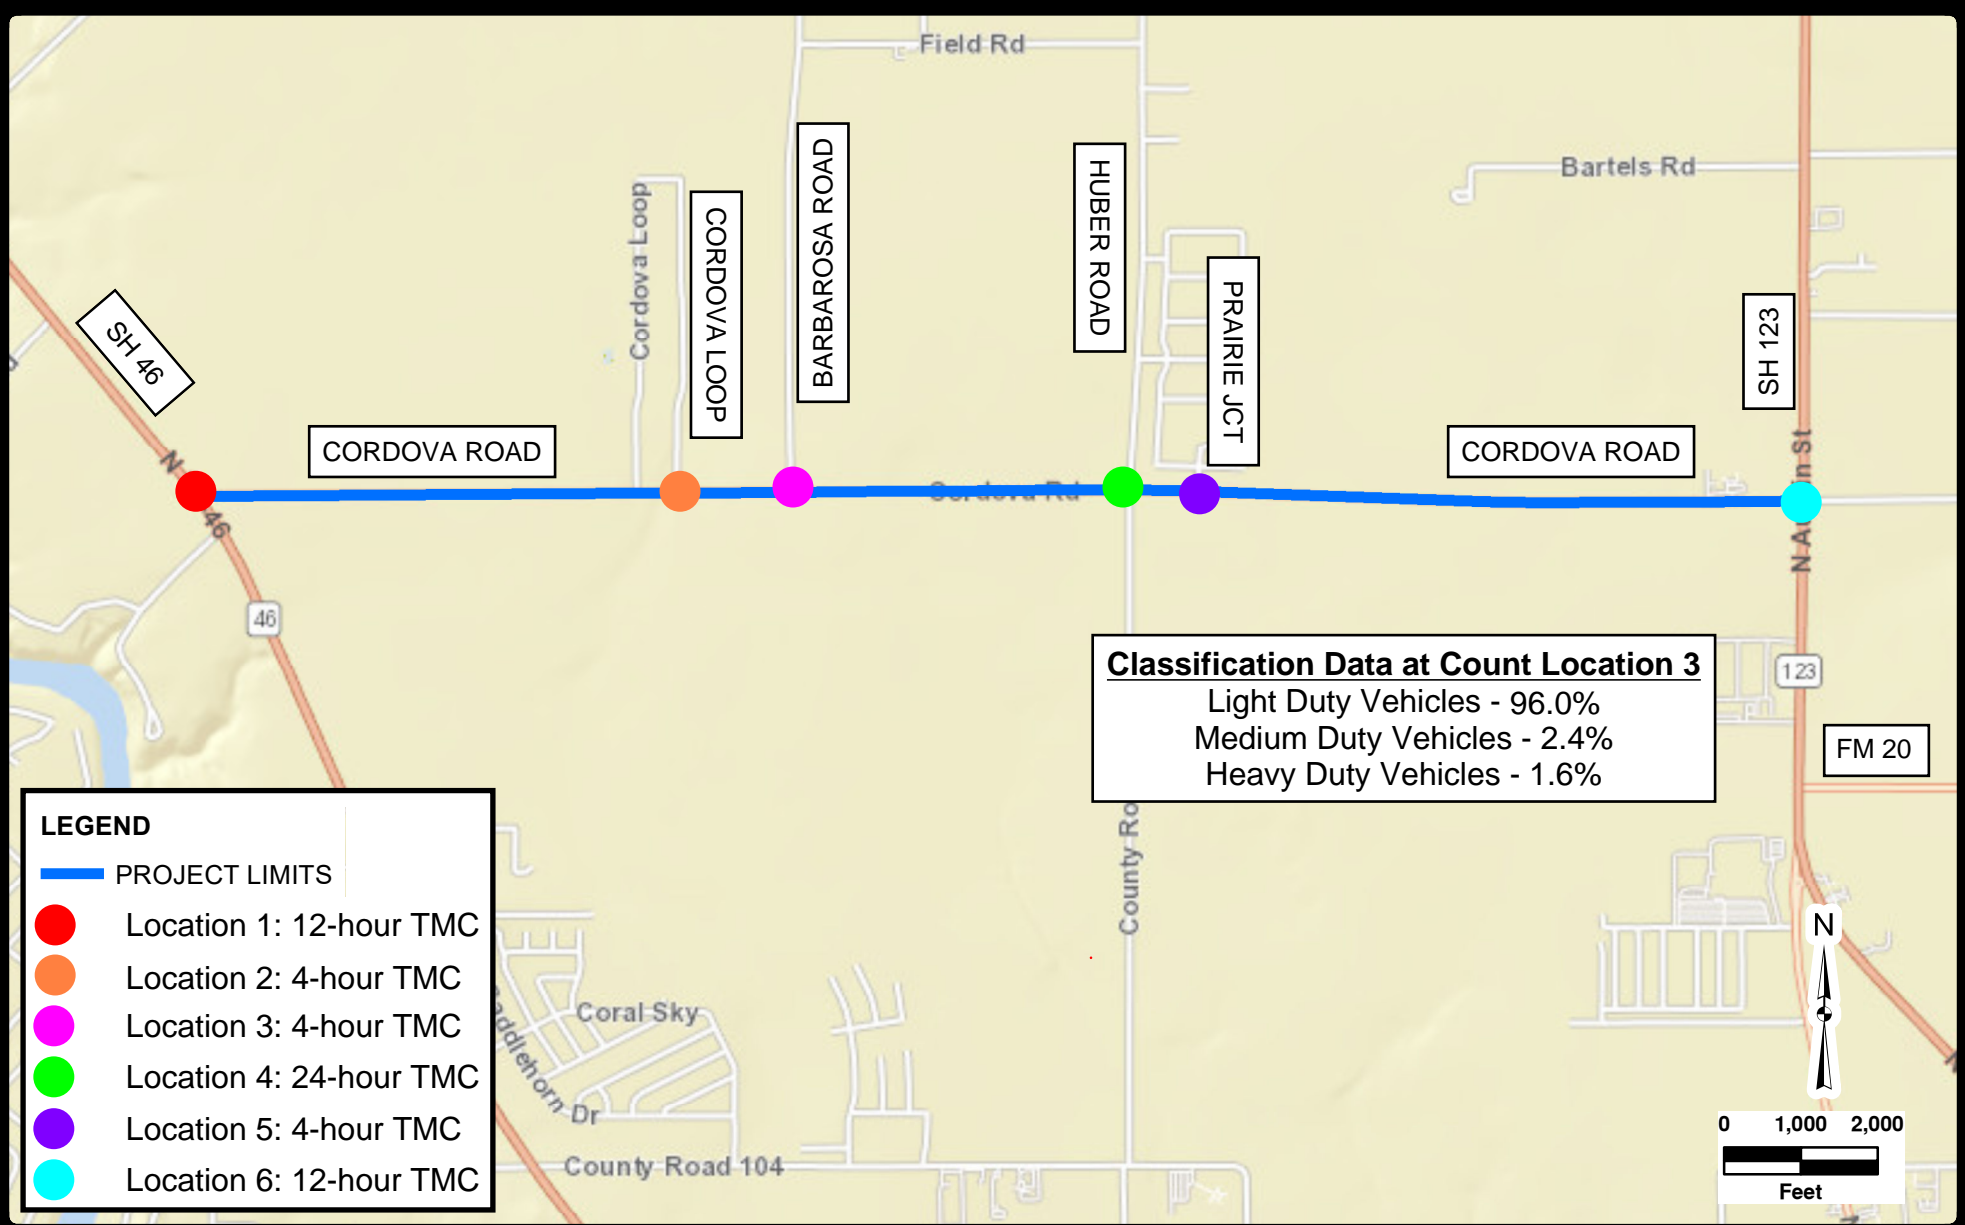

Classification Data at Count Location 3
Light Duty Vehicles - 96.0%
Medium Duty Vehicles - 2.4%
Heavy Duty Vehicles - 1.6%

LEGEND

- █ PROJECT LIMITS
- Location 1: 12-hour TMC
- Location 2: 4-hour TMC
- Location 3: 4-hour TMC
- Location 4: 24-hour TMC
- Location 5: 4-hour TMC
- Location 6: 12-hour TMC

JOB NO.	12775-00
DATE	Dec 2022
DESIGNER	HA
CHECKED	JC DRAWN HS
SHEET	1.0

CORDOVA ROAD TRAFFIC PROJECTIONS
CITY OF SEGUIN, TEXAS
FIGURE 2: TURNING MOVEMENT COUNT (TMC) LOCATIONS

PAPE-DAWSON ENGINEERS

2000 NW LOOP 410 | SAN ANTONIO, TX 78213 | 210.375.9000
TEXAS ENGINEERING FIRM #470 | TEXAS SURVEYING FIRM #10028800